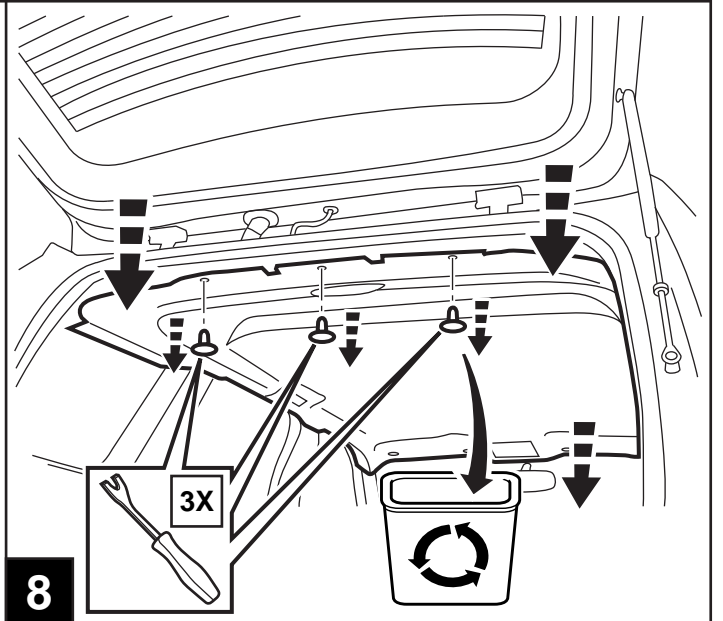

### CONTENTS:

Item	Qty.	Description
(A)	1	Mounting Bracket
(B)	1	Template
(C)	1	T-Harness
(D)	10	Tie Straps
(E)	4	M6 Bolts
(F)	1	Shroud
(G)	10	Self-tapping Screws
(H)	2	Shroud Screws
(I)	1	10" DVD Unit
(J)	4	DVD Mounting Screws
(K)	1	Foam Tape
(L)	1	Wire Harness
(M)	1	FM Modulator
(N)	1	Owner's Manual
(O)	4	Batteries
(P)	1	DVD Remote Control
(Q)	2	Headphones
(R)	4	Screw Cover
(S)	3	Snap in clips
(T)	1	Mercury Warning Label
(U)	4	U-nuts
(V)	1	Antenna Adapter
(W)	1	Shrink Wrap

1

2

3

4

5

2X

6

7