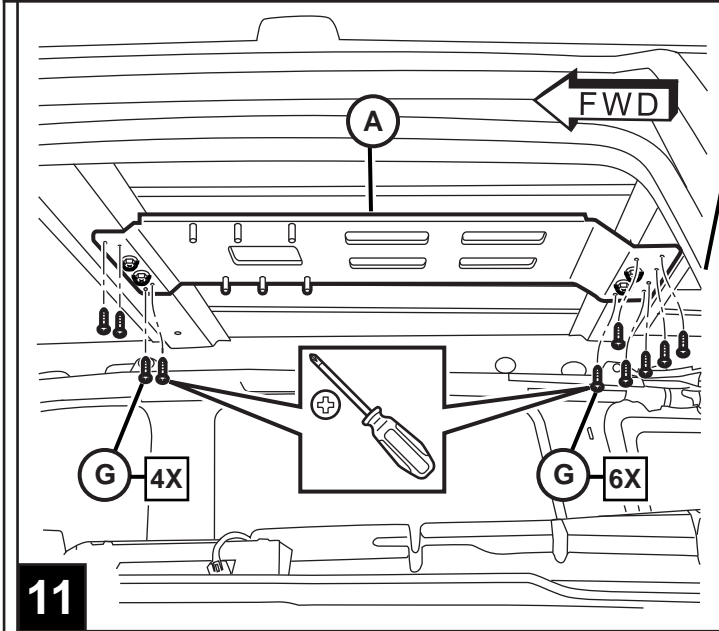

### CONTENTS:

Item	Qty.	Description
(A)	1	Mounting Bracket
(B)	1	Template
(C)	1	T-Harness
(D)	10	Tie Straps
(E)	4	M6 Bolts
(F)	1	Shroud
(G)	10	Self-tapping Screws
(H)	2	Shroud Screws
(I)	1	10" DVD Unit
(J)	4	DVD Mounting Screws
(K)	1	Foam Tape
(L)	1	Wire Harness
(M)	1	FM Modulator
(N)	1	Owner's Manual
(O)	4	Batteries
(P)	1	DVD Remote Control
(Q)	2	Headphones
(R)	4	Screw Cover
(S)	3	Snap in clips
(T)	1	Mercury Warning Label
(U)	4	U-nuts
(V)	1	Antenna Adapter
(W)	1	Shrink Wrap

1

2

3

4

5

2X

6

7

8

9

10

17

18 2X

19

20

21