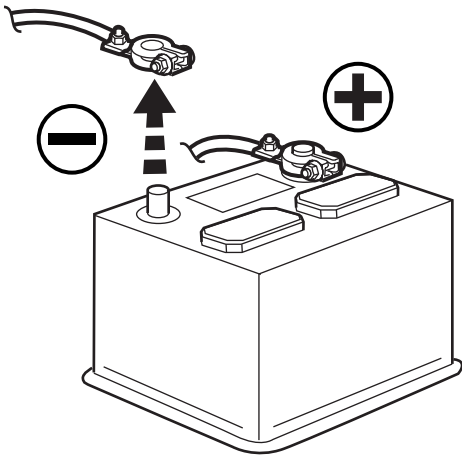

### CONTENTS:

Item	Qty.	Description
(A)	1	Mounting Bracket
(B)	1	Template
(C)	1	T-Harness
(D)	10	Tie Straps
(E)	4	M6 Bolts
(F)	1	Shroud
(G)	10	Self-tapping Screws
(H)	2	Shroud Screws
(I)	1	10" DVD Unit
(J)	4	DVD Mounting Screws
(K)	1	Foam Tape
(L)	1	Wire Harness
(M)	1	FM Modulator
(N)	1	Owner's Manual
(O)	4	Batteries
(P)	1	DVD Remote Control
(Q)	2	Headphones
(R)	4	Screw Cover
(S)	3	Snap in clips
(T)	1	Mercury Warning Label
(U)	4	U-nuts
(V)	1	Antenna Adapter
(W)	1	Shrink Wrap