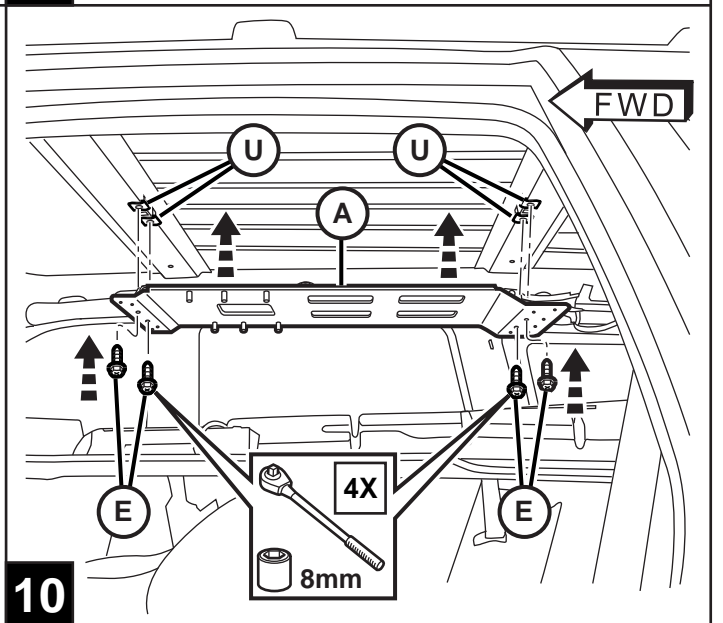

### CONTENTS:

Item	Qty.	Description
(A)	1	Mounting Bracket
(B)	1	Template
(C)	1	T-Harness
(D)	10	Tie Straps
(E)	4	M6 Bolts
(F)	1	Shroud
(G)	10	Self-tapping Screws
(H)	2	Shroud Screws
(I)	1	10" DVD Unit
(J)	4	DVD Mounting Screws
(K)	1	Foam Tape
(L)	1	Wire Harness
(M)	1	FM Modulator
(N)	1	Owner's Manual
(O)	4	Batteries
(P)	1	DVD Remote Control
(Q)	2	Headphones
(R)	4	Screw Cover
(S)	3	Snap in clips
(T)	1	Mercury Warning Label
(U)	4	U-nuts
(V)	1	Antenna Adapter
(W)	1	Shrink Wrap

1

2

3

4

5

2X

6

7

8

9

10

17

18 2X

19

20

21