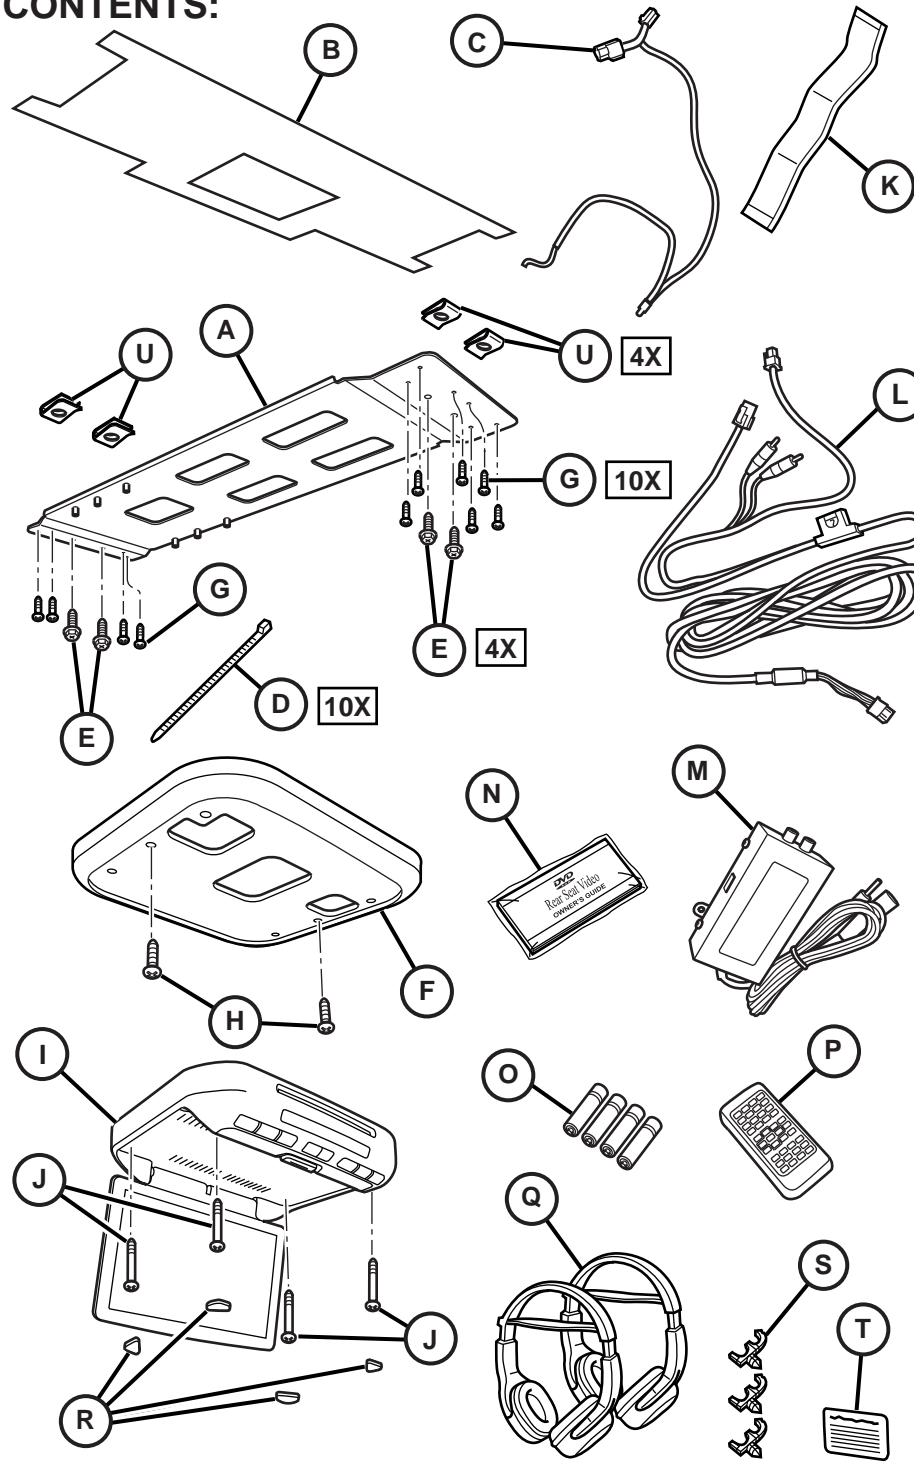

### CONTENTS:

Item	Qty.	Description
(A)	1	Mounting Bracket
(B)	1	Template
(C)	1	T-Harness
(D)	10	Tie Straps
(E)	4	M6 Bolts
(F)	1	Shroud
(G)	10	Self-tapping Screws
(H)	2	Shroud Screws
(I)	1	10" DVD Unit
(J)	4	DVD Mounting Screws
(K)	1	Foam Tape
(L)	1	Wire Harness
(M)	1	FM Modulator
(N)	1	Owner's Manual
(O)	4	Batteries
(P)	1	DVD Remote Control
(Q)	2	Headphones
(R)	4	Screw Cover
(S)	3	Snap in clips
(T)	1	Mercury Warning Label
(U)	4	U-nuts
(V)	1	Antenna Adapter
(W)	1	Shrink Wrap

US/CAN

38

39

40

41

42

43

44